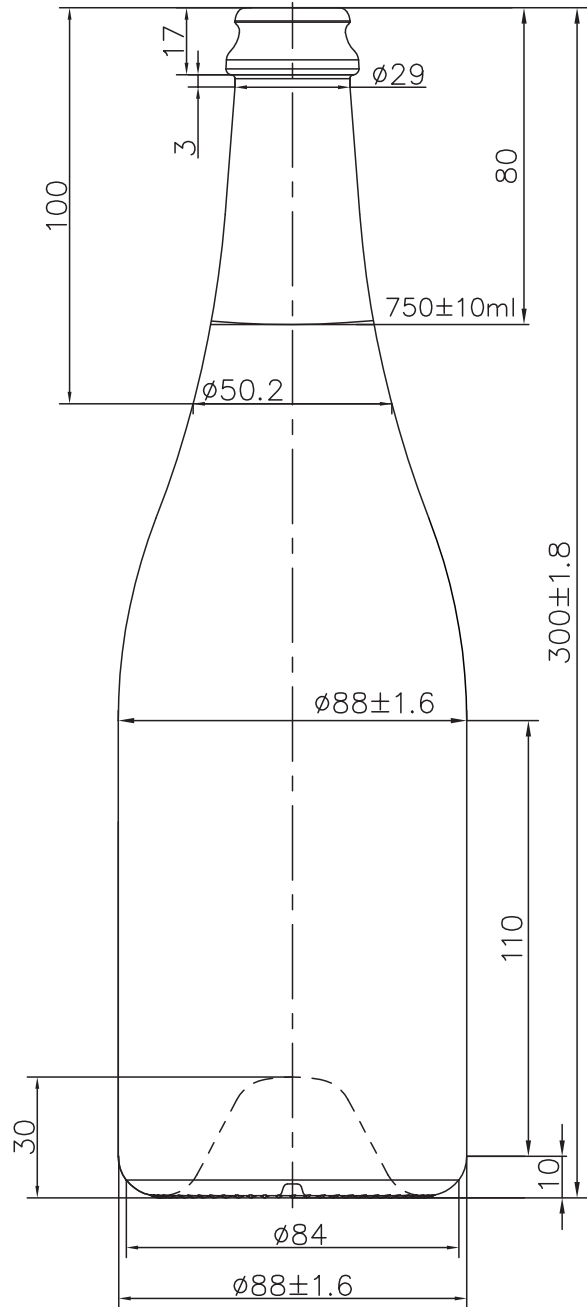

# CHAMPAGNE 14

KMC  
G L A S S

- ⌘ Champagne 14

---

- ⌘ Weight - 840 g

---

- ⌘ Filling CAP - 750 ml

---

- ⌘ Color - Olive Green

---

- ⌘ Diameter -  $88 \pm 1.6$

---

- ⌘ Entrance bore diameter - 17.5

---

www.kmc.glass  
sales@kmc.glass