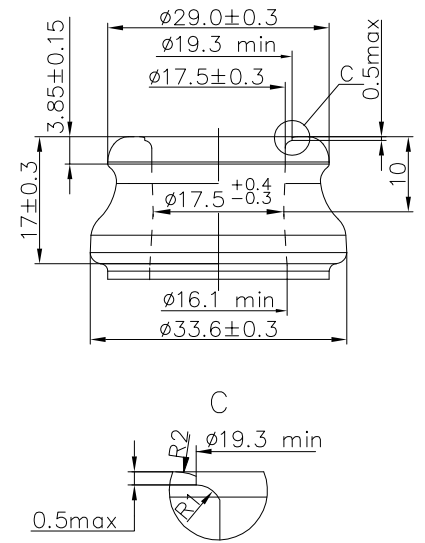

# CHAMPAGNE 14

KMC  
G L A S S

- ⌘ Champagne 14

---

- ⌘ Weight - 840 g

---

- ⌘ Filling CAP - 750 ml

---

- ⌘ Color - Olive Green

---

- ⌘ Diameter -  $88 \pm 1.6$

---

- ⌘ Entrance bore diameter - 17.5

---

www.kmc.glass  
sales@kmc.glass